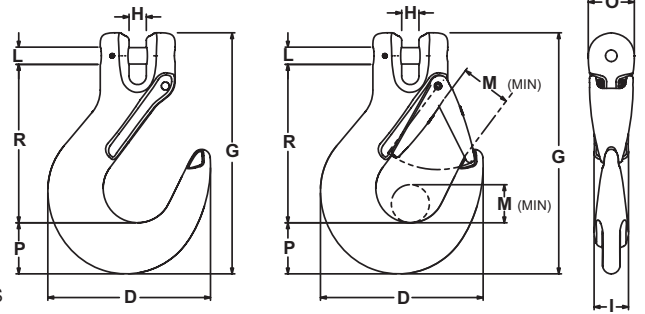

Overhead Lifting

Size	Working Load Limit	Product Code w/ latch	Product Code w/o latch	Latch Kit	Dimensions									Weight w/o latch	
					D	G	H	I	L	M	O	P	R		
<b>Imperial</b>															
in.	lb.				in.	in.	in.	in.	in.	in.	in.	in.	in.	in.	lb.
9/32	3,500	657318	557318	4X455322	3.53	5.23	0.38	0.75	0.36	0.83	1.00	1.11	3.44	1.20	
3/8	7,100	657319	557319	4X455325	4.38	6.53	0.47	0.97	0.51	1.06	1.16	1.36	4.32	2.21	
1/2	12,000	657320	557320	4X455328	5.48	8.03	0.58	1.18	0.63	1.38	1.50	1.61	5.35	4.22	
5/8	18,100	657321	557321	4X455329	6.20	8.43	0.71	1.44	0.75	1.69	1.74	1.92	6.12	6.64	
3/4	28,300	657322	553322	4X455330	7.09	10.80	0.88	1.81	0.94	2.09	2.00	2.08	7.25	11.22	

## Eye Sling Hook

- Available with and without latch
- Quench and tempered alloy steel
- 100% proof tested
- Fatigue rated
- Replacement latch available

Size	Working Load Limit	Product Code w/ latch	Product Code w/o latch	Latch Kit	Dimensions												Weight w/o latch	
					B	D	E	G	H	I	K	L	M	N	O	P		S
<b>Imperial</b>																		
in.	lb.				in.	in.	in.	in.	in.	in.	in.	in.	in.	in.	in.	in.	in.	lb.
7/32	2,100	558544	458544	595461	--	3.31	1.44	4.30	.38	.78	1.25	.75	3.06	1.25	1.00	.86	1.11	0.66
9/32	3,500	558322	458722	595523	1.63	3.50	1.50	5.25	.44	.73	1.59	.75	3.75	1.19	1.20	1.05	1.06	1.10
3/8	7,100	558325	458725	595525	2.06	4.33	1.88	6.64	.56	.95	2.19	.94	4.78	1.44	1.45	1.28	1.31	1.90
1/2	12,000	558328	458728	595528	2.63	5.50	2.25	8.16	.75	1.17	2.56	1.13	5.69	1.78	1.94	1.66	1.63	4.30
5/8	18,100	558329	458729	595529	3.06	6.34	2.63	9.66	.88	1.44	2.63	1.31	6.50	2.03	2.38	2.19	1.75	7.30
3/4	28,300	558330	458730	595530	3.50	7.83	3.00	11.38	1.00	1.69	3.44	1.50	7.81	2.50	2.83	2.51	2.19	12.50
7/8	34,200	558332	458732	595532	3.88	8.59	3.38	12.72	1.09	1.94	3.88	1.69	8.75	2.78	3.22	2.84	2.38	18.10
1	47,700	558333	458733	595533	4.31	9.59	4.00	14.23	1.22	2.14	4.25	1.88	9.88	3.13	3.55	3.09	2.88	22.60
1-1/4	72,300	558335	458735	595535	5.31	11.56	4.66	17.00	1.50	2.62	4.64	2.31	11.50	3.88	4.25	3.89	3.41	47.00