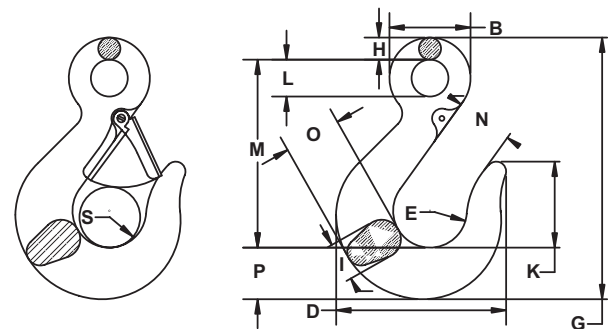

Overhead Lifting

Size	Working Load Limit	Product Code w/ latch	Product Code w/o latch	Latch Kit	Dimensions									Weight w/o latch	
					D	G	H	I	L	M	O	P	R		
<b>Imperial</b>															
in.	lb.				in.	in.	in.	in.	in.	in.	in.	in.	in.	in.	lb.
9/32	3,500	657318	557318	4X455322	3.53	5.23	0.38	0.75	0.36	0.83	1.00	1.11	3.44	1.20	
3/8	7,100	657319	557319	4X455325	4.38	6.53	0.47	0.97	0.51	1.06	1.16	1.36	4.32	2.21	
1/2	12,000	657320	557320	4X455328	5.48	8.03	0.58	1.18	0.63	1.38	1.50	1.61	5.35	4.22	
5/8	18,100	657321	557321	4X455329	6.20	8.43	0.71	1.44	0.75	1.69	1.74	1.92	6.12	6.64	
3/4	28,300	657322	553322	4X455330	7.09	10.80	0.88	1.81	0.94	2.09	2.00	2.08	7.25	11.22	

## Eye Sling Hook

- Available with and without latch
- Quench and tempered alloy steel
- 100% proof tested
- Fatigue rated
- Replacement latch available

Size	Working Load Limit	Product Code w/ latch	Product Code w/o latch	Latch Kit	Dimensions												Weight w/o latch	
					B	D	E	G	H	I	K	L	M	N	O	P		S
<b>Imperial</b>																		
in.	lb.				in.	in.	in.	in.	in.	in.	in.	in.	in.	in.	in.	in.	in.	lb.
7/32	2,100	558544	458544	595461	--	3.31	1.44	4.30	.38	.78	1.25	.75	3.06	1.25	1.00	.86	1.11	0.66
9/32	3,500	558322	458722	595523	1.63	3.50	1.50	5.25	.44	.73	1.59	.75	3.75	1.19	1.20	1.05	1.06	1.10
3/8	7,100	558325	458725	595525	2.06	4.33	1.88	6.64	.56	.95	2.19	.94	4.78	1.44	1.45	1.28	1.31	1.90
1/2	12,000	558328	458728	595528	2.63	5.50	2.25	8.16	.75	1.17	2.56	1.13	5.69	1.78	1.94	1.66	1.63	4.30
5/8	18,100	558329	458729	595529	3.06	6.34	2.63	9.66	.88	1.44	2.63	1.31	6.50	2.03	2.38	2.19	1.75	7.30
3/4	28,300	558330	458730	595530	3.50	7.83	3.00	11.38	1.00	1.69	3.44	1.50	7.81	2.50	2.83	2.51	2.19	12.50
7/8	34,200	558332	458732	595532	3.88	8.59	3.38	12.72	1.09	1.94	3.88	1.69	8.75	2.78	3.22	2.84	2.38	18.10
1	47,700	558333	458733	595533	4.31	9.59	4.00	14.23	1.22	2.14	4.25	1.88	9.88	3.13	3.55	3.09	2.88	22.60
1-1/4	72,300	558335	458735	595535	5.31	11.56	4.66	17.00	1.50	2.62	4.64	2.31	11.50	3.88	4.25	3.89	3.41	47.00