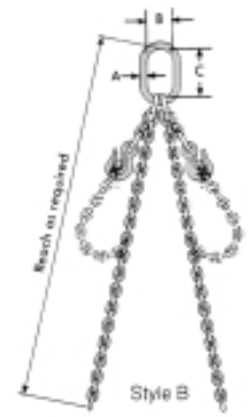

HERC-ALLOY 1000 – ADDITIONAL CONFIGURATIONS

Triple & Quad Chain Sling

Safety note: A quad branch chain sling usually does not sustain loads with even distribution to its four branches, especially when loads are of rigid structure.

Therefore, maximum working load limits are set at the same values as for triple branch chain slings of equal quality and size and used with branches at the same angle of inclination.

Adjustable Single Chain Sling

Adjustable Double Chain Sling

Adjustable Single Loop Chain Slings

Adjustable Double Loop Chain Slings

Basket Type Chain Sling (Single & Double)

Endless Basket Chain Sling (Single & Double)