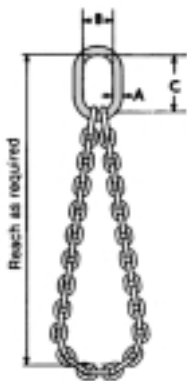

HERC-ALLOY 1000 – ADDITIONAL CONFIGURATIONS

Triple & Quad Chain Sling

Safety note: A quad branch chain sling usually does not sustain loads with even distribution to its four branches, especially when loads are of rigid structure.

Therefore, maximum working load limits are set at the same values as for triple branch chain slings of equal quality and size and used with branches at the same angle of inclination.

Adjustable Single Chain Sling

Adjustable Double Chain Sling

Adjustable Single Loop Chain Slings

Adjustable Double Loop Chain Slings

Basket Type Chain Sling (Single & Double)

Endless Basket Chain Sling (Single & Double)