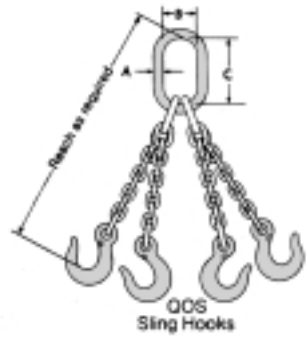

HERC-ALLOY 1000 – ADDITIONAL CONFIGURATIONS

Triple & Quad Chain Sling

Safety note: A quad branch chain sling usually does not sustain loads with even distribution to its four branches, especially when loads are of rigid structure.

Therefore, maximum working load limits are set at the same values as for triple branch chain slings of equal quality and size and used with branches at the same angle of inclination.

Adjustable Single Chain Sling

Adjustable Double Chain Sling

Adjustable Single Loop Chain Slings

Adjustable Double Loop Chain Slings

Basket Type Chain Sling (Single & Double)

Endless Basket Chain Sling (Single & Double)