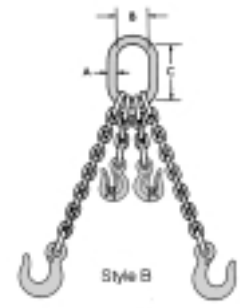

HERC-ALLOY 1000 – ADDITIONAL CONFIGURATIONS

Triple & Quad Chain Sling

Safety note: A quad branch chain sling usually does not sustain loads with even distribution to its four branches, especially when loads are of rigid structure.

Therefore, maximum working load limits are set at the same values as for triple branch chain slings of equal quality and size and used with branches at the same angle of inclination.

Adjustable Single Chain Sling

Adjustable Double Chain Sling

Adjustable Single Loop Chain Slings

Adjustable Double Loop Chain Slings

Basket Type Chain Sling (Single & Double)

Endless Basket Chain Sling (Single & Double)