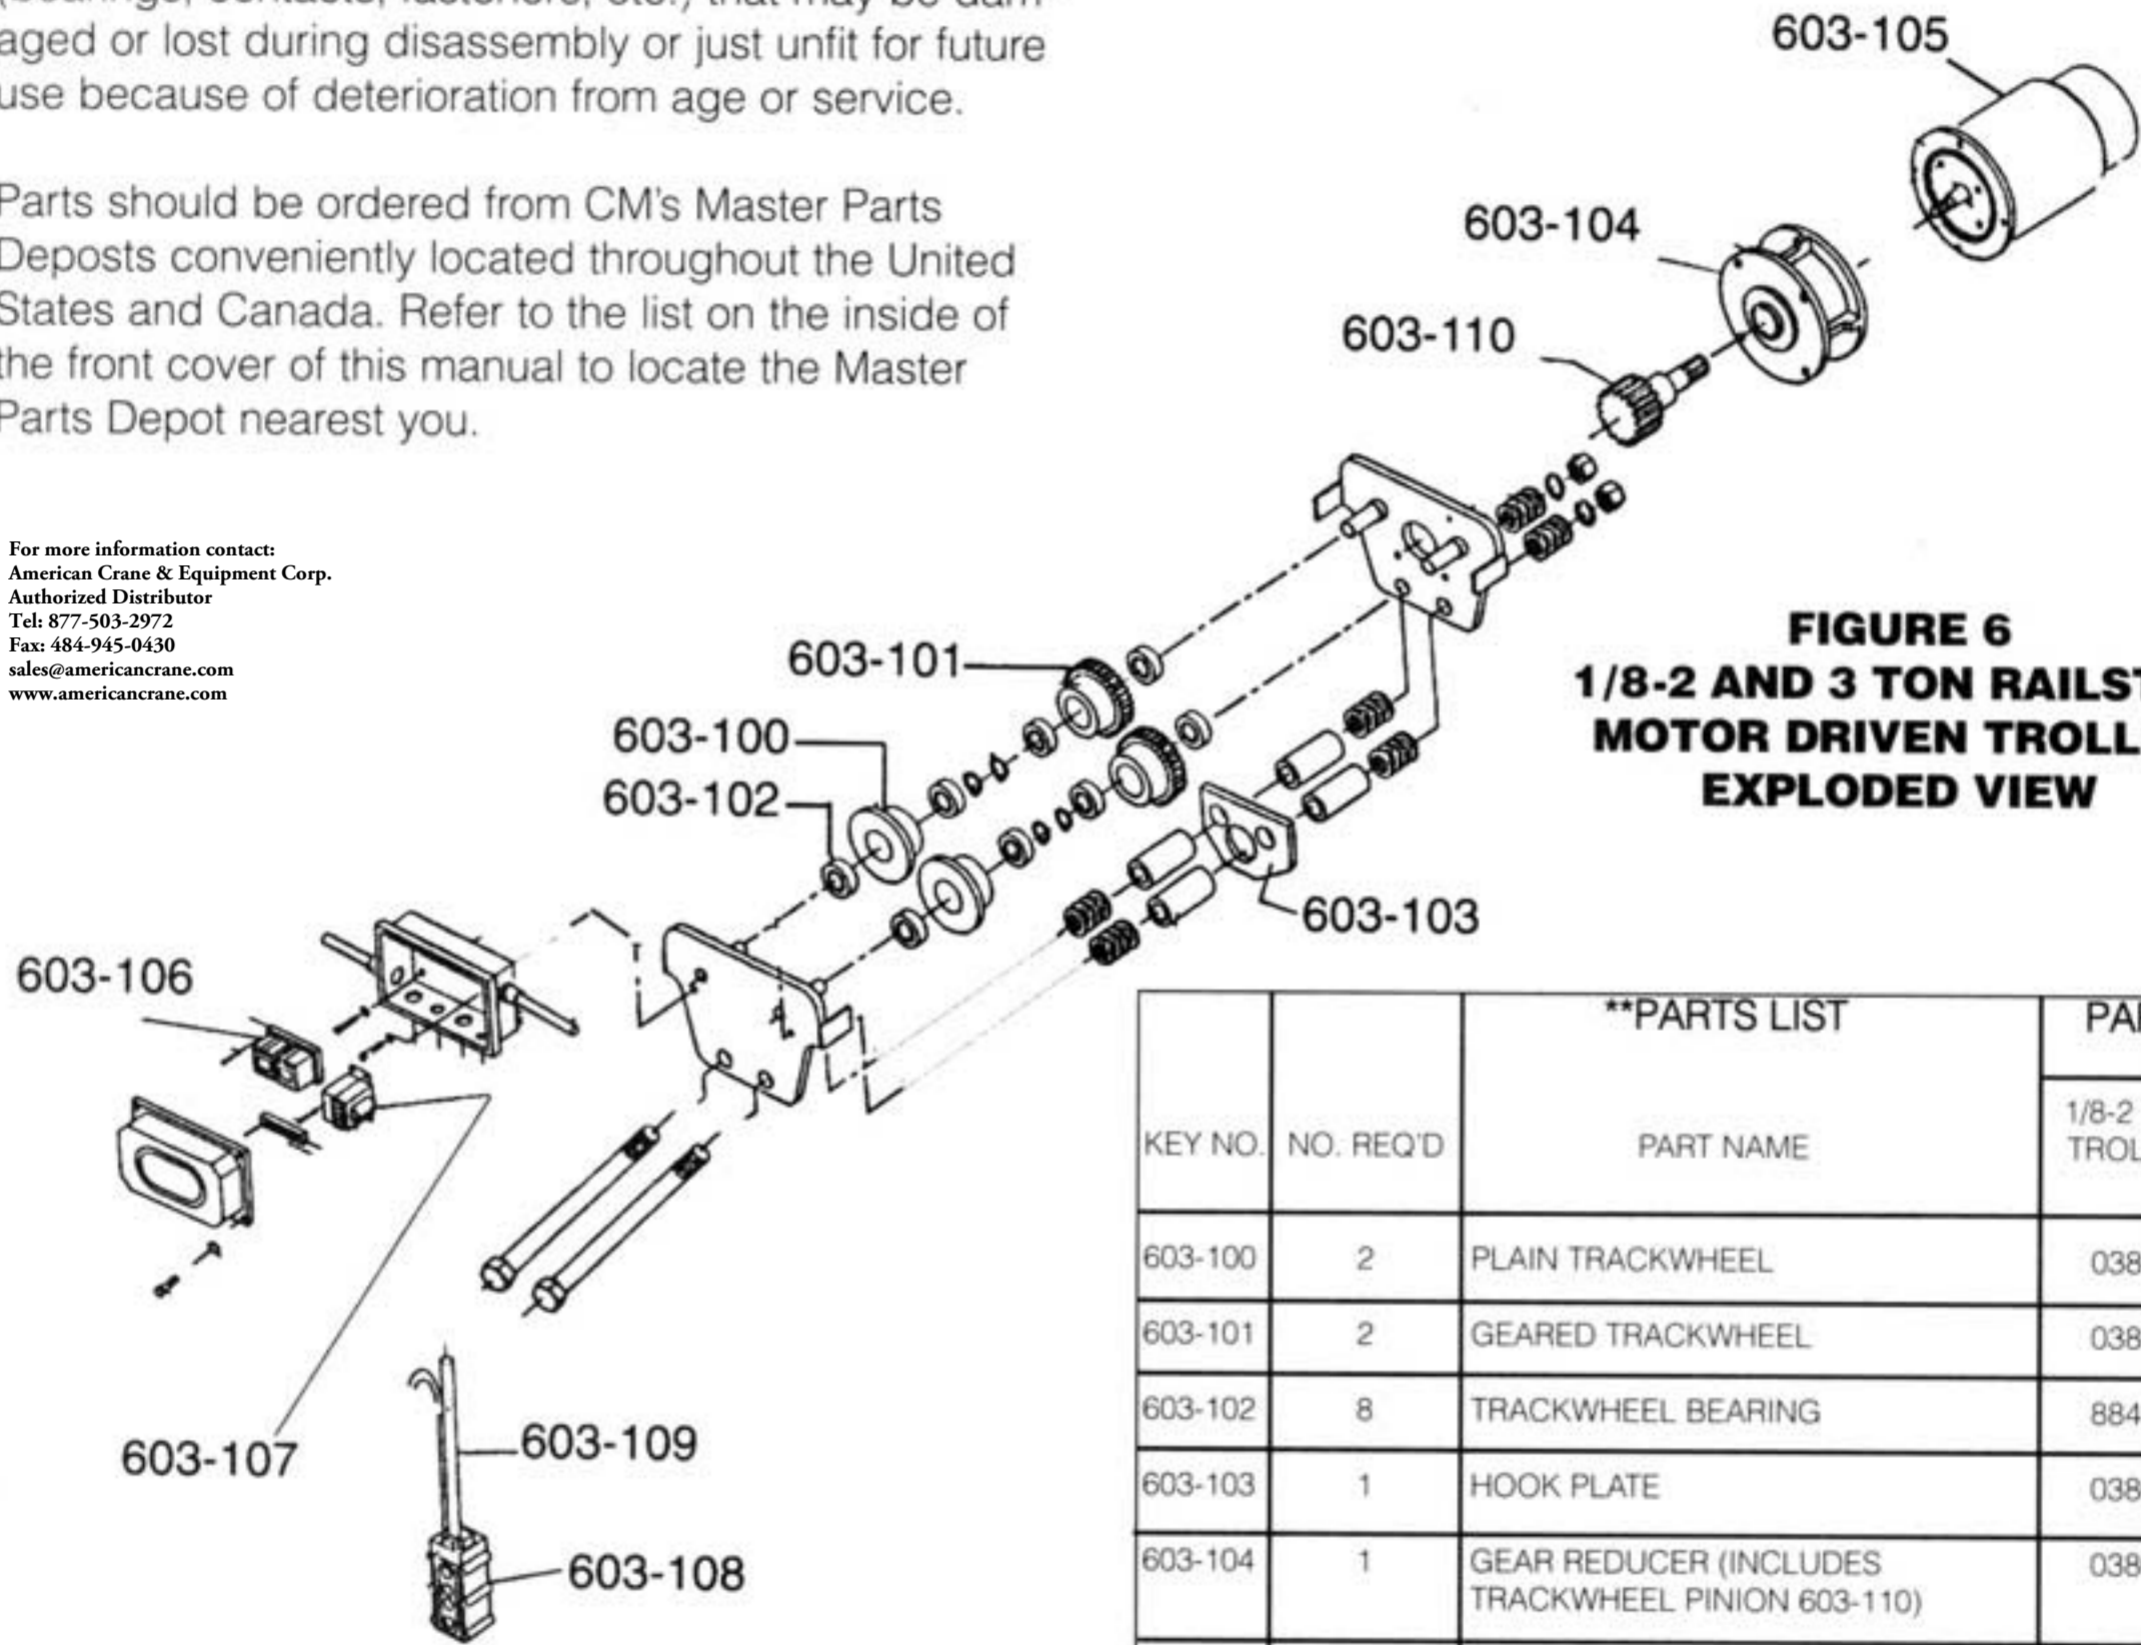

ORDERING INSTRUCTIONS

The following information must accompany all correspondence or repair parts orders:

1) Serial Number - This is stamped on the nameplate.
2) Voltage, Phase, Hertz - These are also on the nameplate.

For parts orders also specify:

1) Quantity desired	4) Part name
2) Key number of part	5) Capacity of trolley
3) Part Number	

When ordering replacement parts, consideration should be given to the need to replace other items: (bearings, contacts, fasteners, etc.) that may be damaged or lost during disassembly or just unfit for future use because of deterioration from age or service.

Parts should be ordered from CM's Master Parts Deposits conveniently located throughout the United States and Canada. Refer to the list on the inside of the front cover of this manual to locate the Master Parts Depot nearest you.

For more information contact:
American Crane & Equipment Corp.
Authorized Distributor
Tel: 877-503-2972
Fax: 484-945-0430
sales@americancrane.com
www.americancrane.com

FIGURE 6
1/8-2 AND 3 TON RAILSTAR
MOTOR DRIVEN TROLLEY
EXPLODED VIEW

		**PARTS LIST		PART NUMBER	
KEY NO.	NO. REQ'D	PART NAME	1/8-2 TON TROLLEY	3 TON TROLLEY	
603-100	2	PLAIN TRACKWHEEL	03800	03801	
603-101	2	GEARED TRACKWHEEL	03802	03803	
603-102	8	TRACKWHEEL BEARING	88429	83670	
603-103	1	HOOK PLATE	03804	03805	
603-104	1	GEAR REDUCER (INCLUDES TRACKWHEEL PINION 603-110)	03806	03807	
603-105	1	MOTOR (115-1-60) MOTOR (3 PHASE)	03808 03810	03809 03811	
603-106	1	TROLLEY CONTACTOR (48 VOLT COILS) TROLLEY CONTACTOR (115 VOLT COILS)	03812	03813	
603-107	1	TRANSFORMER (FOR 3 PHASE ONLY) 48 VOLT SECONDARY	03814		
603-108	1	CONTROL STATION	58219		
603-109	-	CONTROL CABLE - SPECIFY LENGTH REQUIRED	03815		
603-110	1	TRACKWHEEL PINION	03816	03817	

1. Touch-up Paints for CM Railstar Motor Driven Trolleys:
1. **Hoist.** Order *(1) case (12-12 oz. Aerosol Cans) of Orange Touch-up paint Part Number 84190.
  2. **Trolley.** Order *(1) case (12-12 oz. Aerosol Cans) of Black Touch-up paint Part Number 84189.

*Touch-up paints are only available in case quantities.

NOTE: When painting Hoists or Trolleys, also order warning labels, identification labels, etc. that may be coated during painting.

*THESE ARE THE ONLY PARTS AVAILABLE FOR THE REPAIR OF THE RAILSTAR MOTOR DRIVEN TROLLEYS.